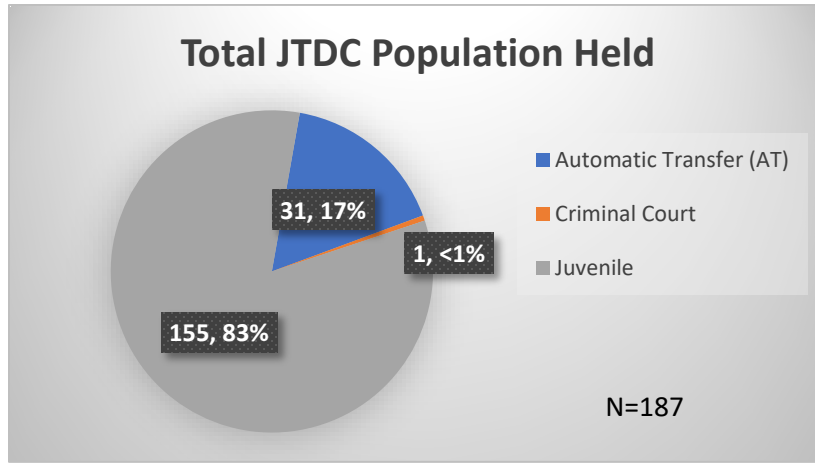

Daily Data Dashboard – September 27, 2023
Demographics for JTDC Population
Wednesday Morning Midnight Count

Total # of probation Involved youth¹: 1,290

¹ Probation Active: Any youth who is pending sentencing with an active social history, has been formally placed on probation or supervision with Cook County Juvenile Probation on the date of the report.
 *Age, Gender and Race for Criminal Court population (N=1) is not represented in this report.
 Data sources: cFive Supervisor – Probation Population and RMIS – JTDC Population

Daily Data Dashboard – September 27, 2023
Demographics for JTDC Population
Wednesday Morning Midnight Count