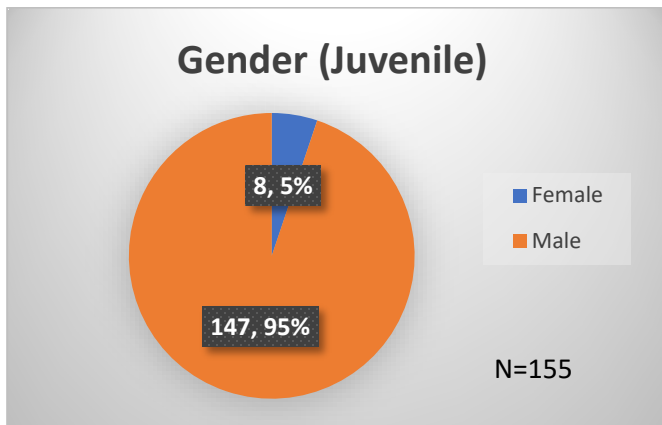

Daily Data Dashboard – September 27, 2023
Demographics for JTDC Population
Wednesday Morning Midnight Count

Total # of probation Involved youth¹: 1,290

¹ Probation Active: Any youth who is pending sentencing with an active social history, has been formally placed on probation or supervision with Cook County Juvenile Probation on the date of the report.
 *Age, Gender and Race for Criminal Court population (N=1) is not represented in this report.
 Data sources: cFive Supervisor – Probation Population and RMIS – JTDC Population