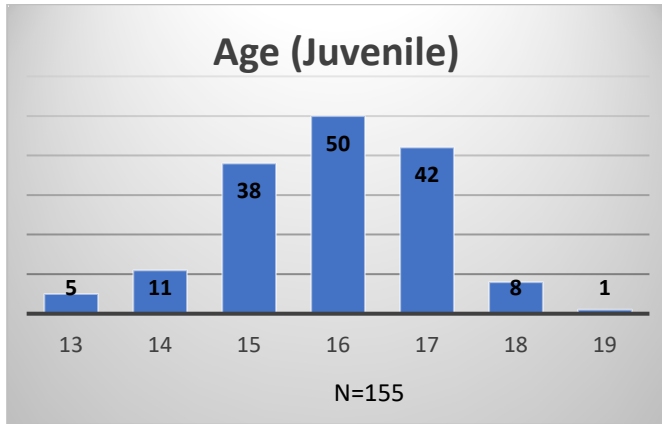

Daily Data Dashboard – September 27, 2023
Demographics for JTDC Population
Wednesday Morning Midnight Count

Total # of probation Involved youth¹: 1,290

¹ Probation Active: Any youth who is pending sentencing with an active social history, has been formally placed on probation or supervision with Cook County Juvenile Probation on the date of the report.
 *Age, Gender and Race for Criminal Court population (N=1) is not represented in this report.
 Data sources: cFive Supervisor – Probation Population and RMIS – JTDC Population

Daily Data Dashboard – September 27, 2023
Demographics for JTDC Population
Wednesday Morning Midnight Count