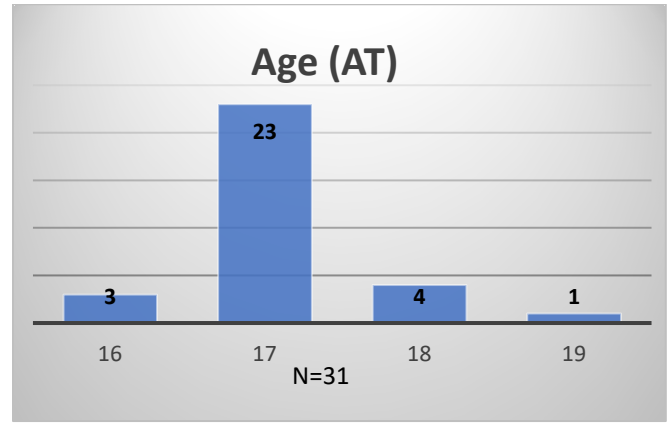

Daily Data Dashboard – September 27, 2023
Demographics for JTDC Population
Wednesday Morning Midnight Count

Total # of probation Involved youth¹: 1,290

¹ Probation Active: Any youth who is pending sentencing with an active social history, has been formally placed on probation or supervision with Cook County Juvenile Probation on the date of the report.
 *Age, Gender and Race for Criminal Court population (N=1) is not represented in this report.
 Data sources: cFive Supervisor – Probation Population and RMIS – JTDC Population

Daily Data Dashboard – September 27, 2023
Demographics for JTDC Population
Wednesday Morning Midnight Count