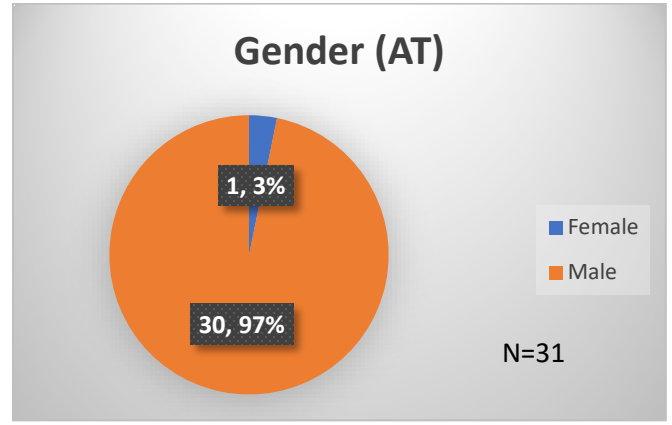

Daily Data Dashboard – September 27, 2023
Demographics for JTDC Population
Wednesday Morning Midnight Count

Total # of probation Involved youth¹: 1,290

¹ Probation Active: Any youth who is pending sentencing with an active social history, has been formally placed on probation or supervision with Cook County Juvenile Probation on the date of the report.
 *Age, Gender and Race for Criminal Court population (N=1) is not represented in this report.
 Data sources: cFive Supervisor – Probation Population and RMIS – JTDC Population